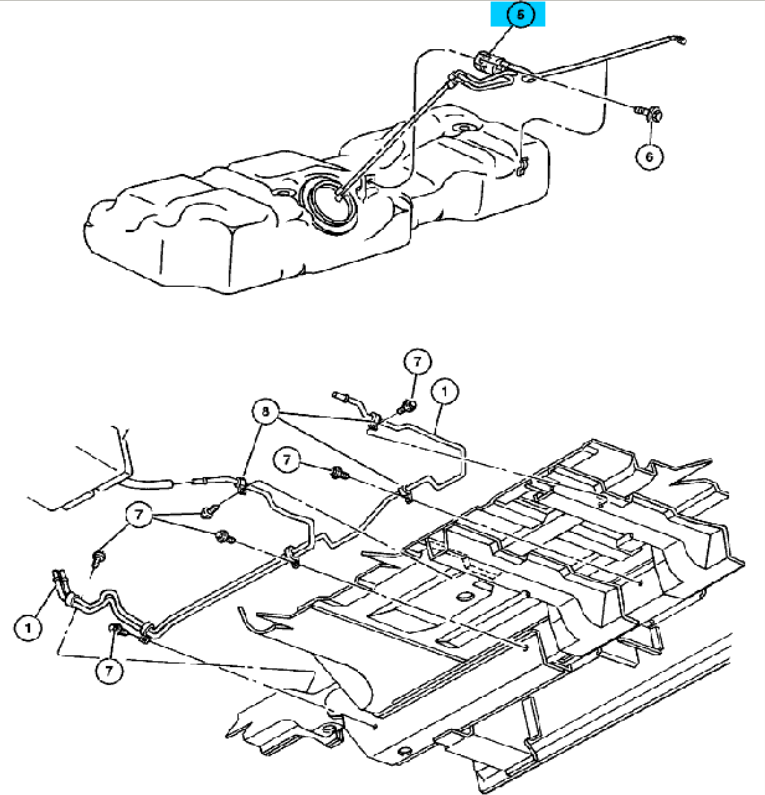

ITEM	PART NUM	DESCRIPTION	L	S	E	ENGL...	T	QTY
NOTES: Sales Code [EDZ] = 2.4L 4 Cylinder DOHC 16V SMPI Engine [EGA] = 3.3L V6 SMPI Engine [ENU] = 2.5L 4 Cylinder 16V Turbo Engine								
5		FILTER, Fuel						
<input type="checkbox"/>	4809 118AC					EDZ EGA		1
<input checked="" type="checkbox"/>	5019 741AA					ENU		1

Pick List: Untitled List

Part Number	Description	Qty	List	Dealer	Wholesale	Fleet	STKORD
<input type="checkbox"/> 5019 741AA	FILTER, Fuel	1	17.85	10.70			10.17
Total:			17.85	10.70			10.17