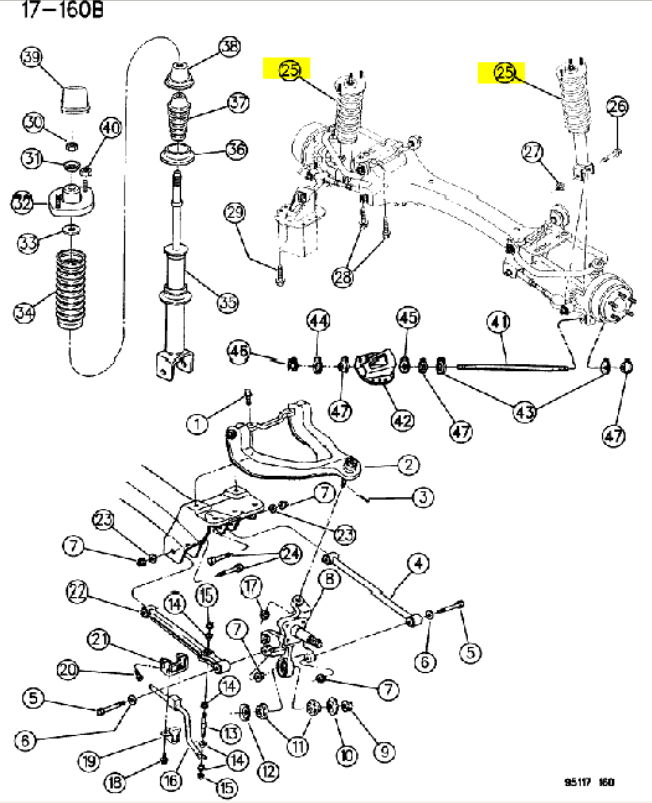

Add Note Show All Print Find

ITEM	PART NUM	DESCRIPTION
NOTE: Sales Code SDA= Standard Suspension		
NOTE: Sales Code SDC= Firm Feel Suspension		
NOTE: Sales Code ZAS thru ZRU= Spring Group Types, Found on Individual Vehical Sales Code Listing.		
25		SPRING, Rear
<input type="checkbox"/>	4764 372	(SDA) (ZAS,ZNS)
<input type="checkbox"/>	4764 373	(SDA) (ZAT,ZNT)
<input type="checkbox"/>	4764 374	(SDA) (ZAU,ZNU)
<input type="checkbox"/>	4695 832	(SDC) (ZCS,ZRS)
<input type="checkbox"/>	4695 833	(SDC) (ZCT,ZRT)
<input type="checkbox"/>	4695 834	(SDC) (ZCU,ZRU)

Full Screen Restore Zoom Clear Print

Pick List: Untitled List

Inv (F2) Send To: Send... New List Open... Save... Delete Lists... Print... Prices Add... Delete Clear List Integration Setup...

Part Number	Description	Qty	List	Dealer	Wholesale	Fleet	STKORD
Total:							